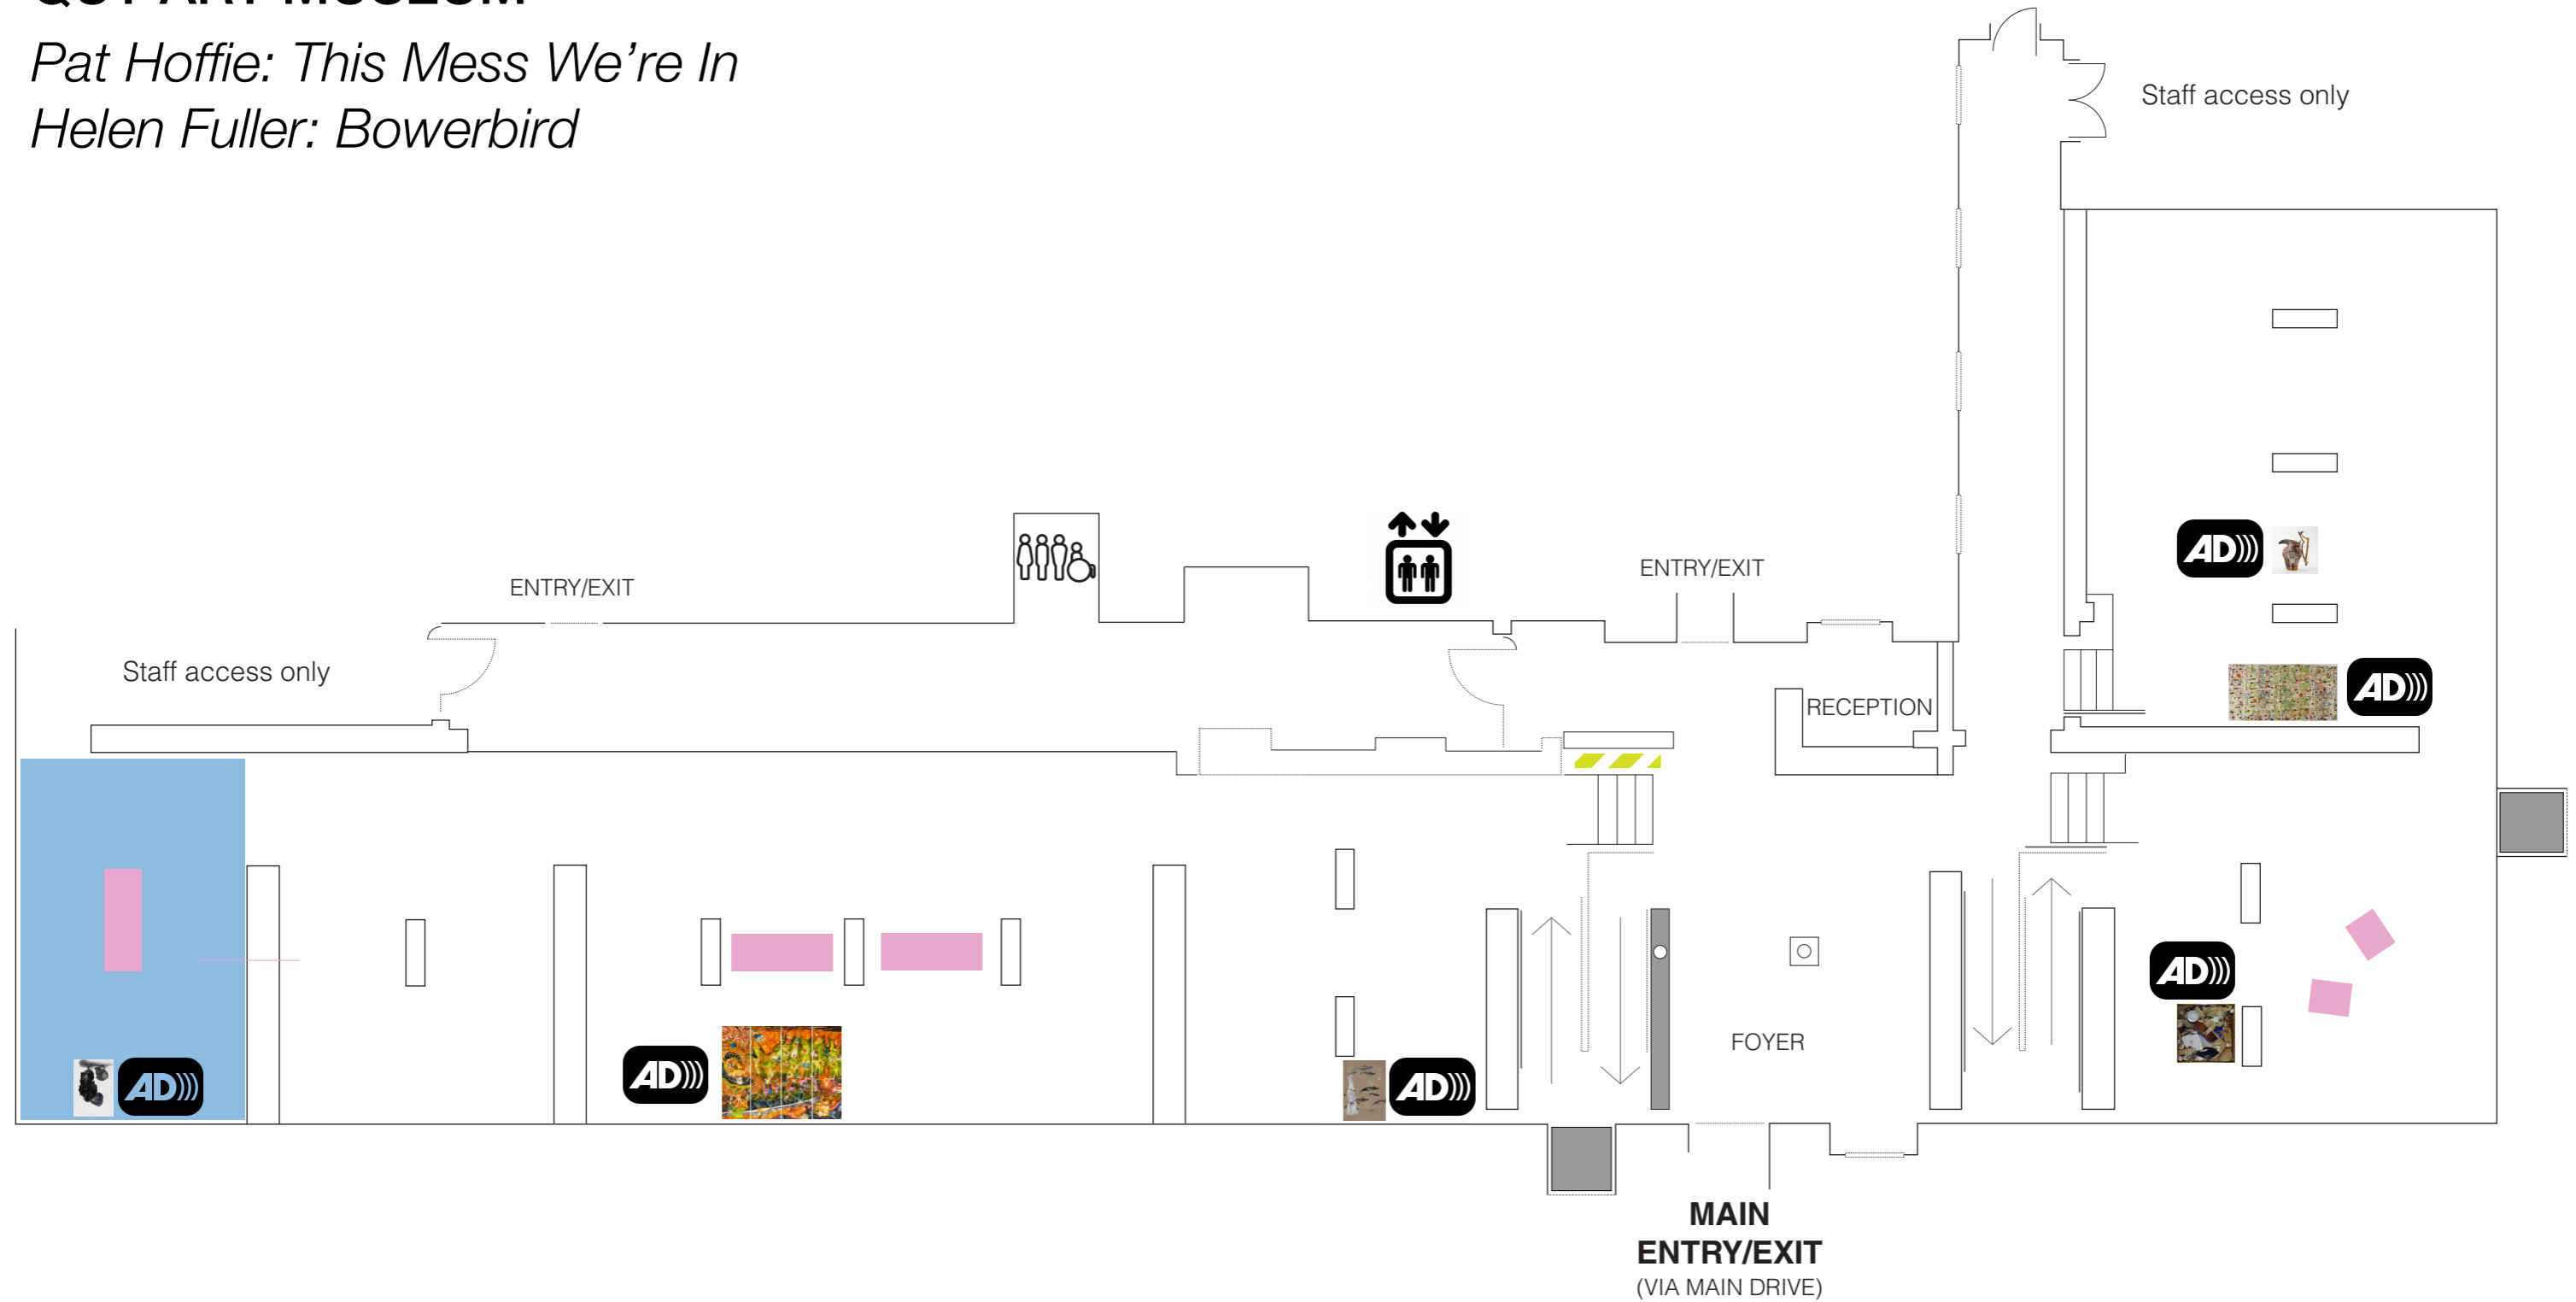

SENSORY MAP

QUT ART MUSEUM

Pat HOFFIE: This Mess We're In
Helen FULLER: Bowerbird

SEATING

QUIETER SPACE

MOVING IMAGE, LIGHT AND/OR SOUND

AUDIO DESCRIBED ARTWORK