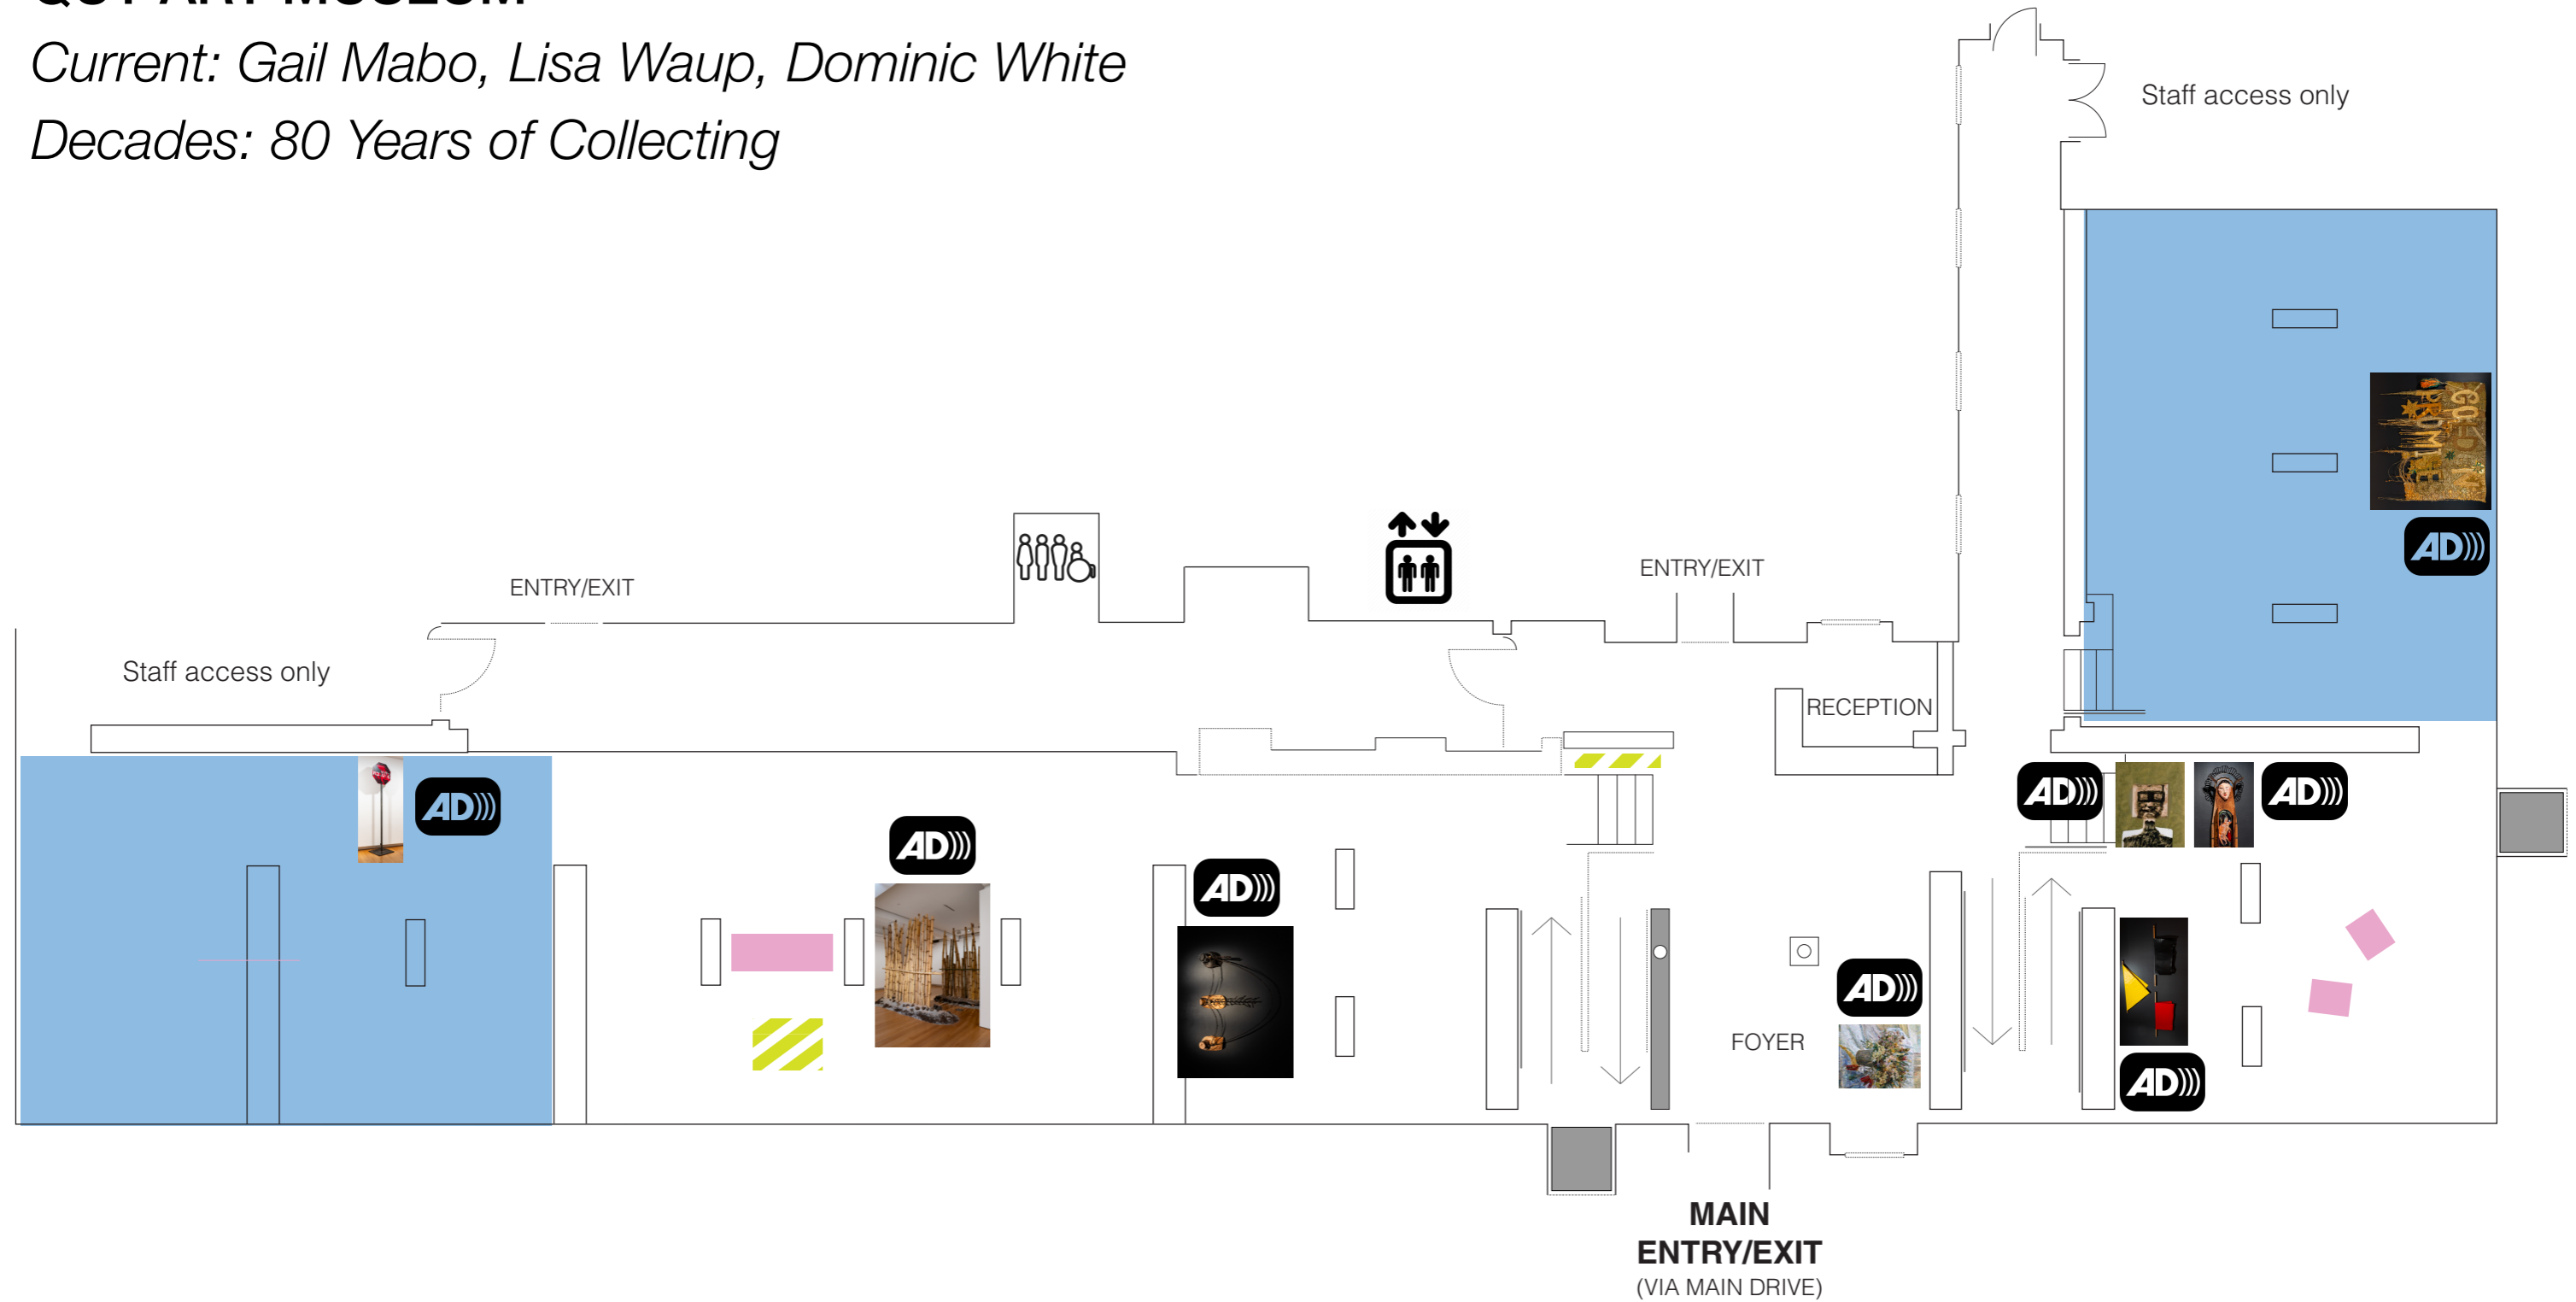

SENSORY MAP

QUT ART MUSEUM

Current: Gail Mabo, Lisa Waup, Dominic White

Decades: 80 Years of Collecting

SEATING

QUIETER SPACE

MOVING IMAGE, LIGHT AND/OR SOUND

AUDIO DESCRIBED ARTWORK