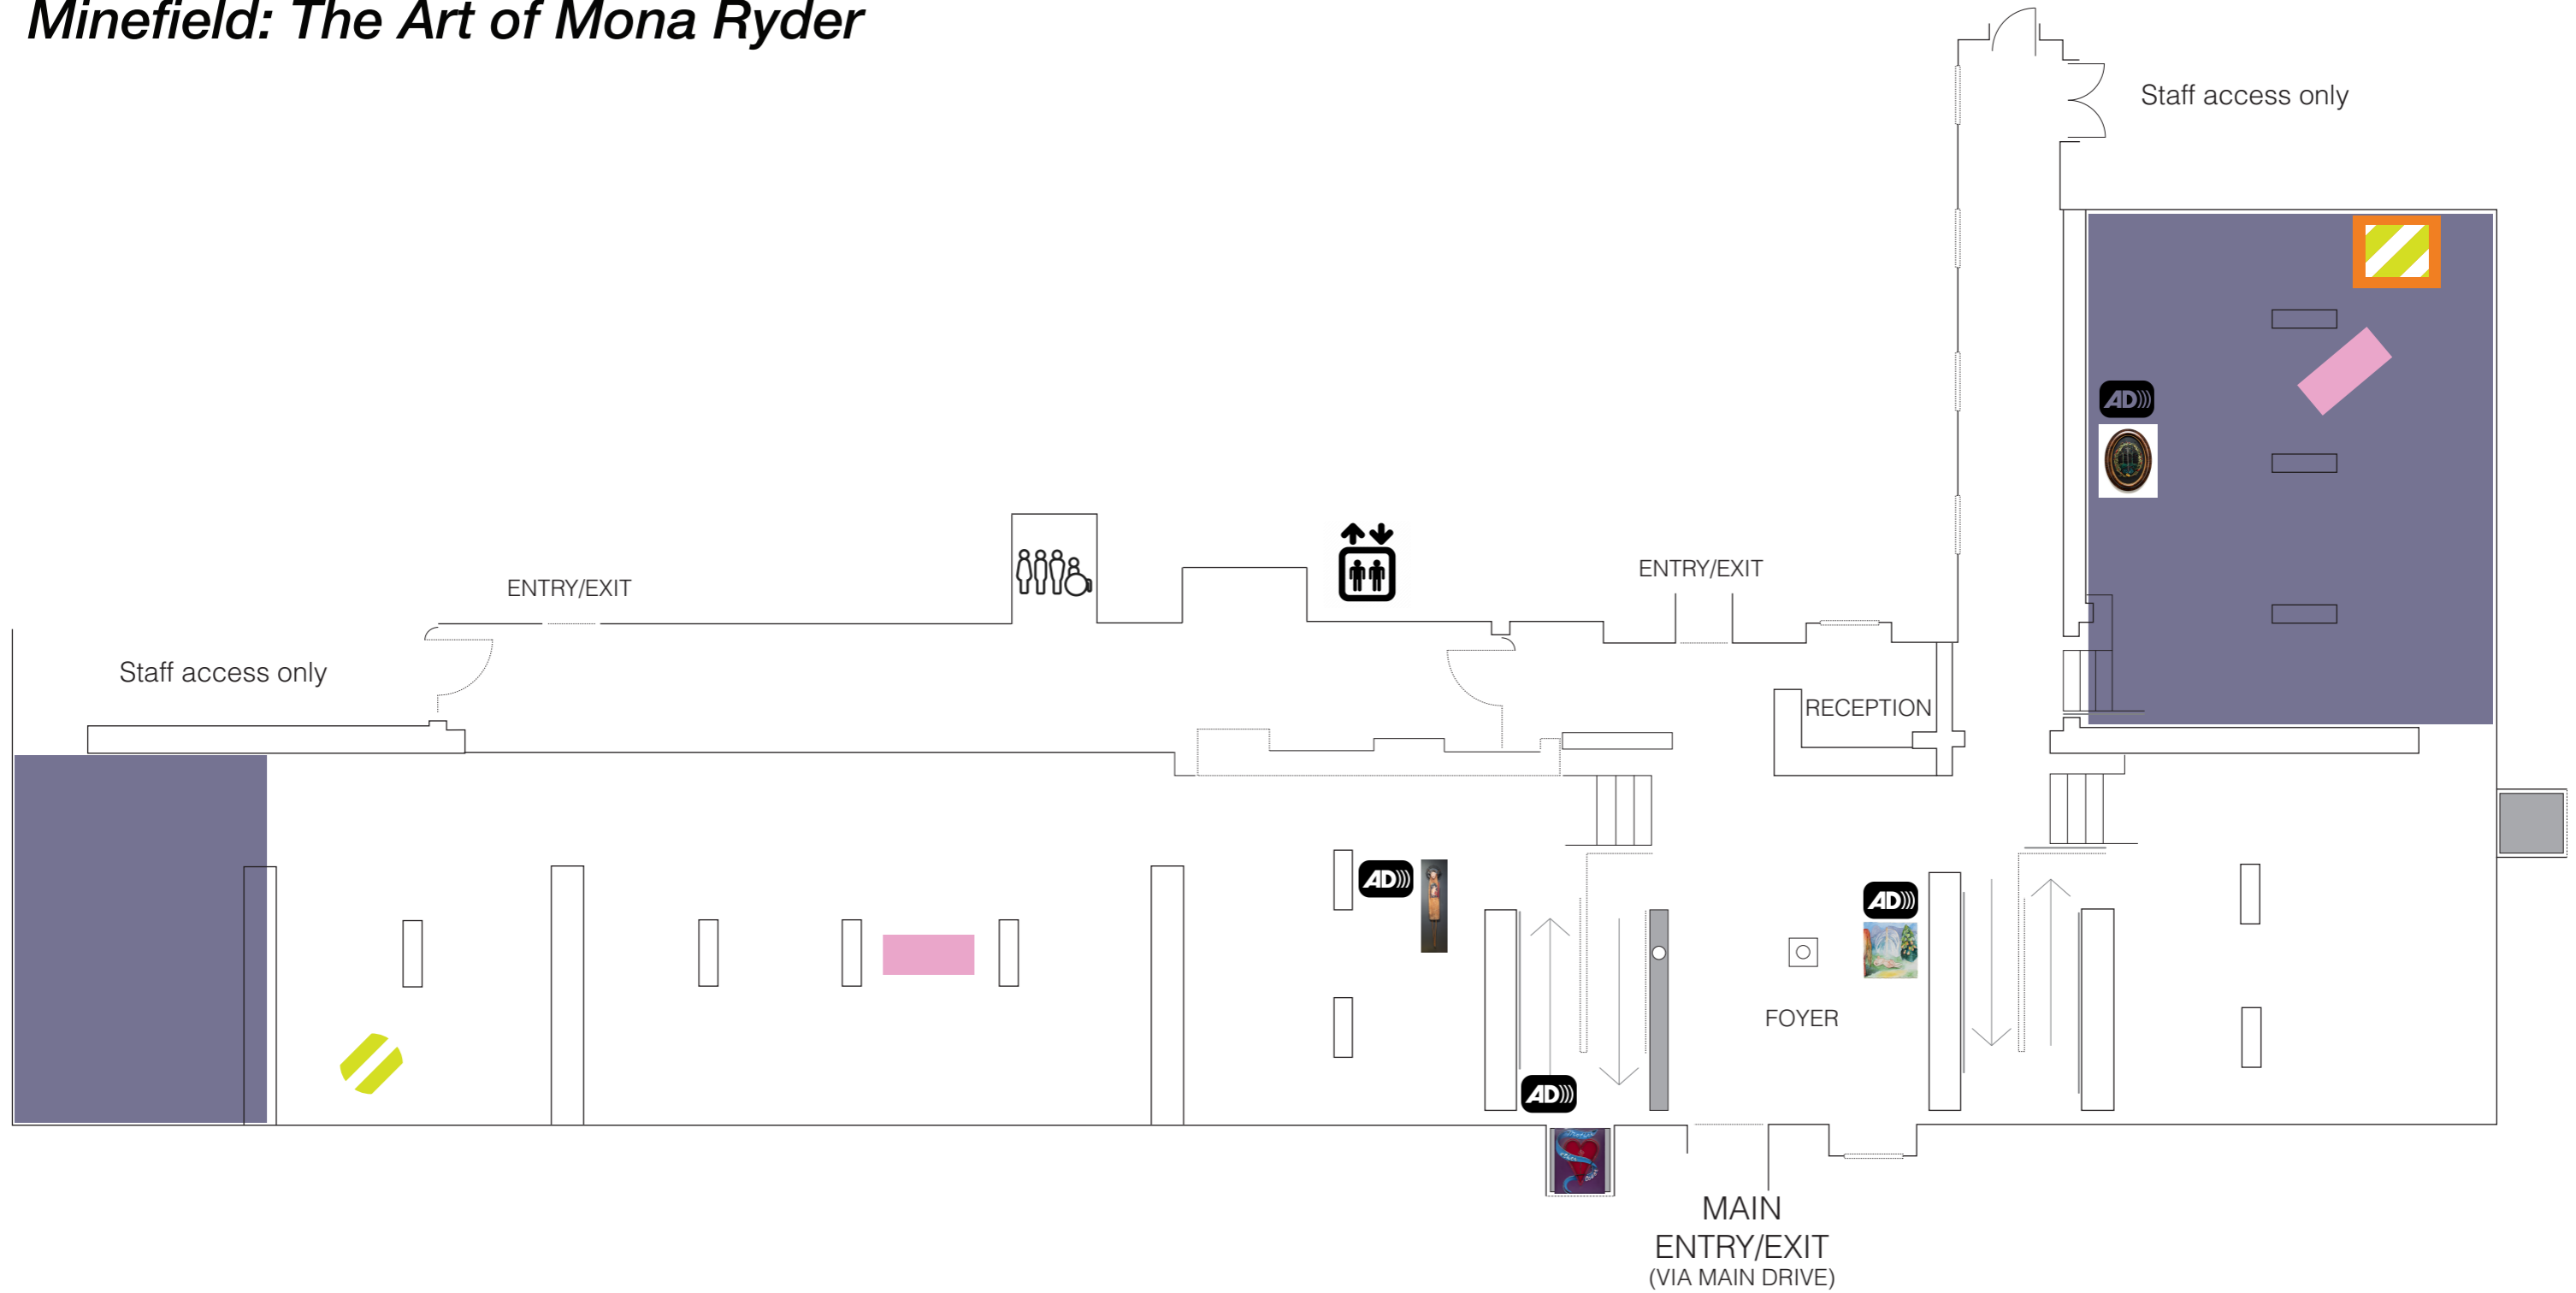

SENSORY MAP

QUT ART MUSEUM

Minefield: The Art of Mona Ryder

 MOVING IMAGE, LIGHT AND/OR SOUND

 SEATING

 INTERACTIVE DISPLAY

 DARKER SPACE

 AUDIO DESCRIBED ARTWORK