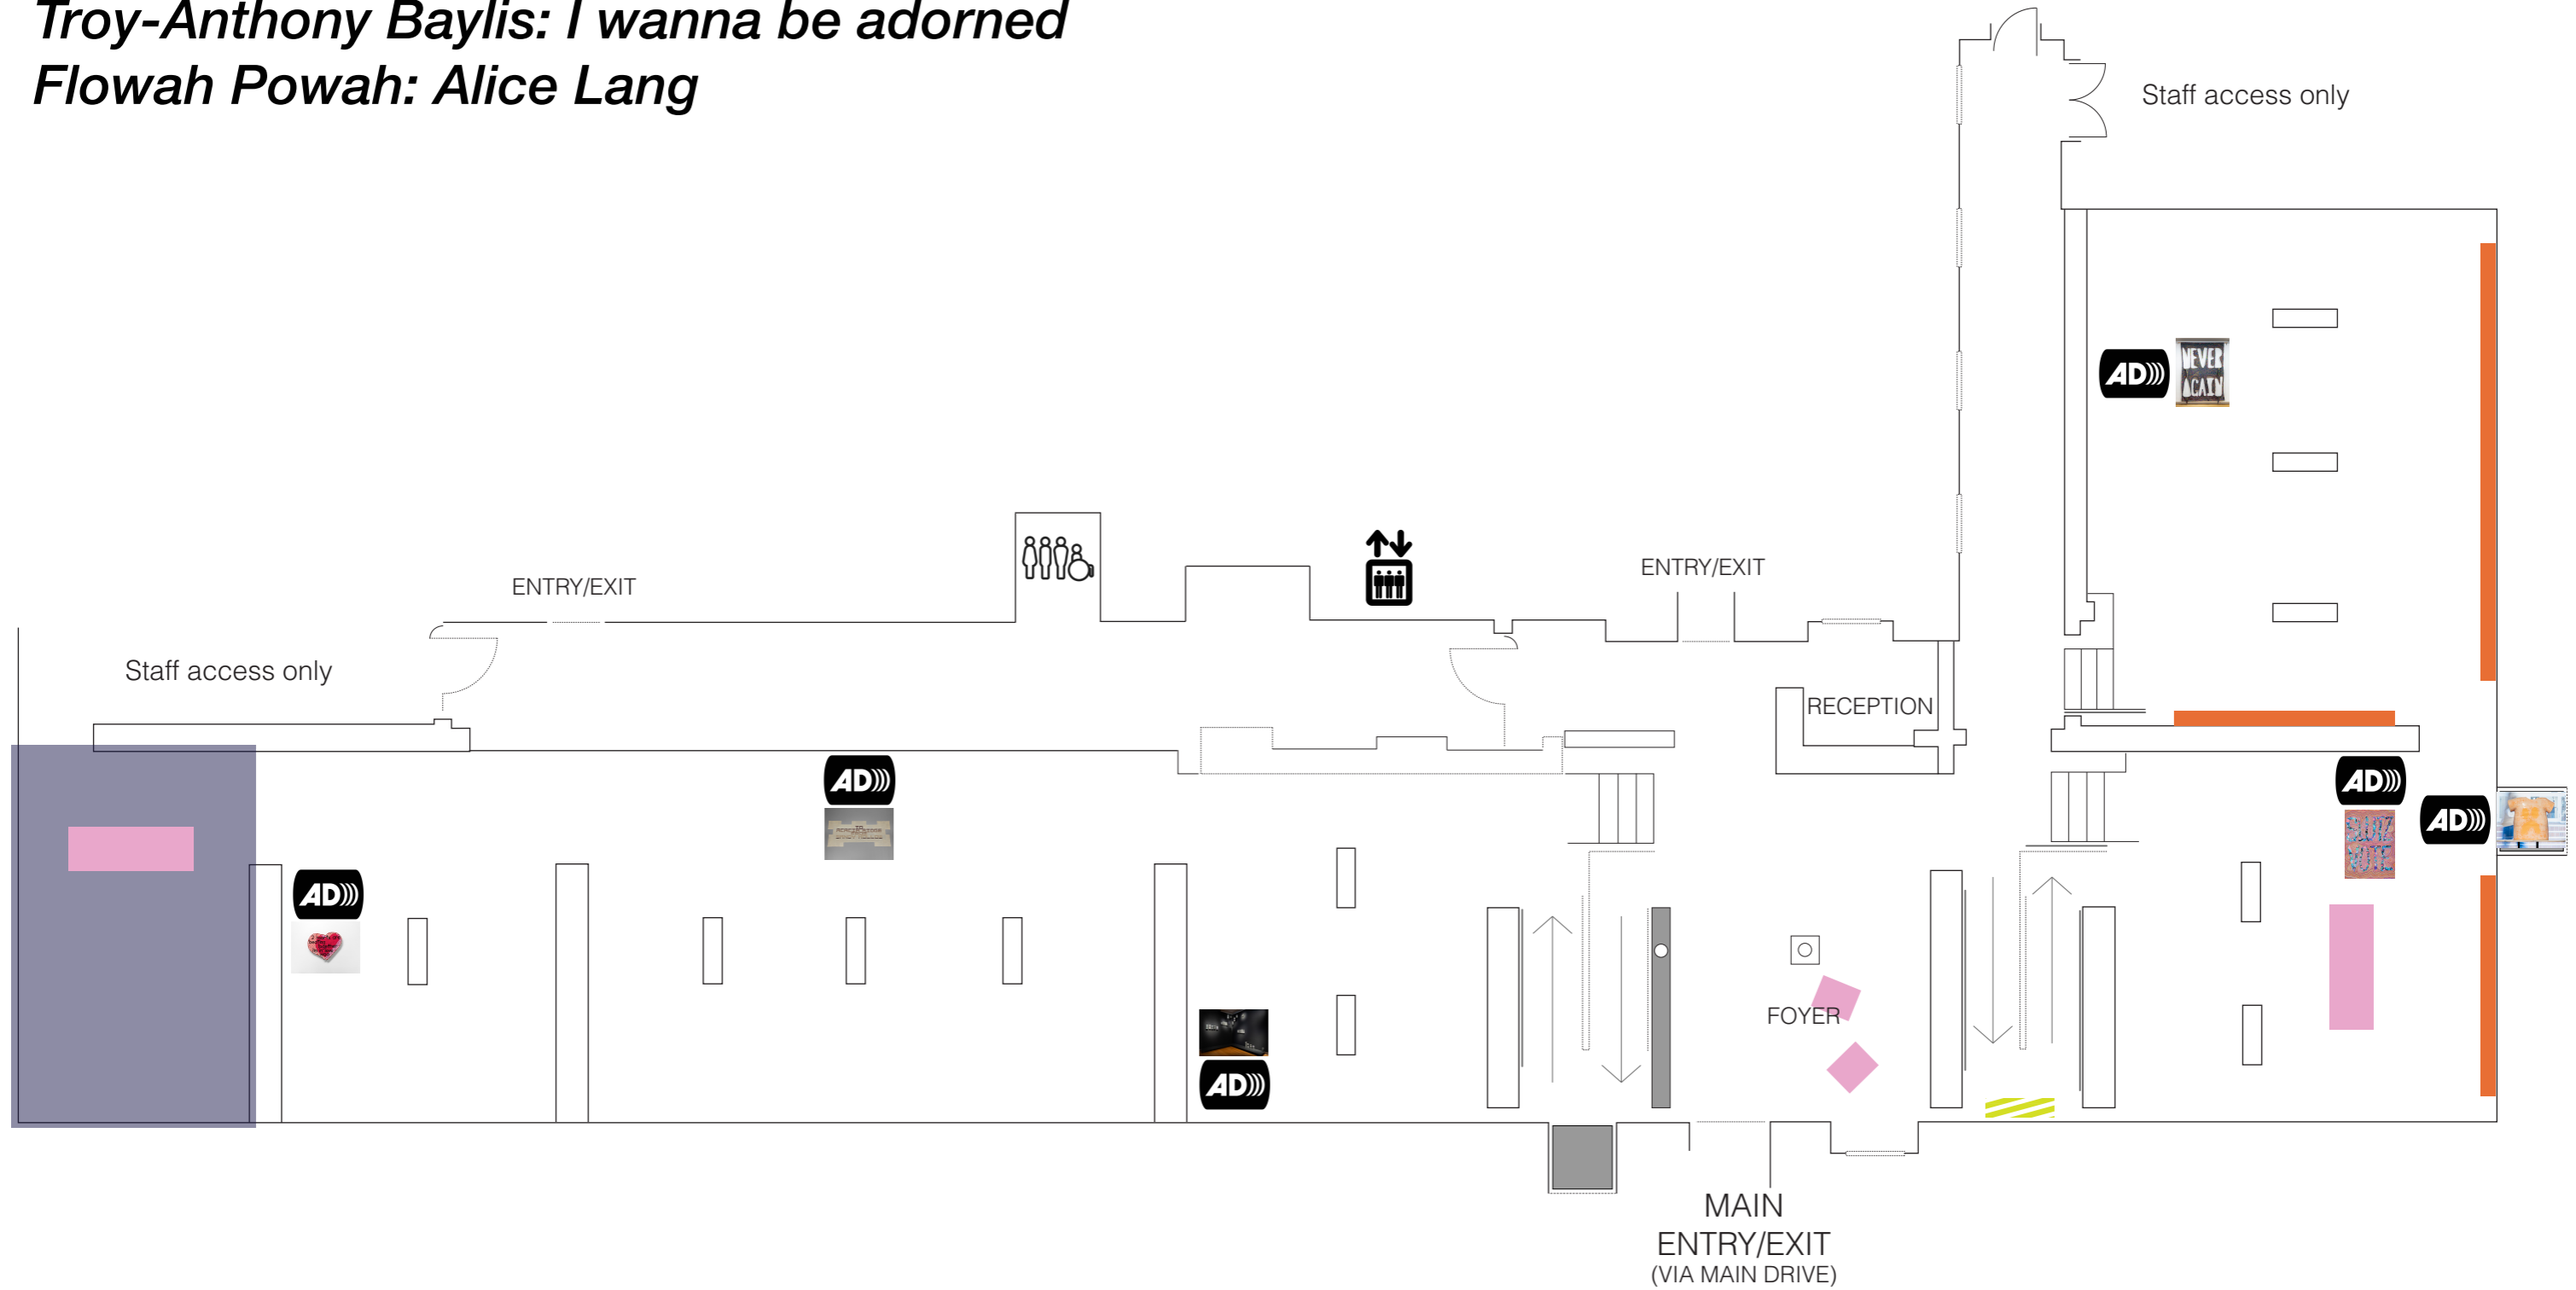

SENSORY MAP

QUT ART MUSEUM

Troy-Antony Baylis: I wanna be adorned

Flowah Powah: Alice Lang

SEATING

DARKER SPACE

MOVING IMAGE, LIGHT AND/OR SOUND

ADULT THEMES

AD AUDIO DESCRIBED ARTWORK