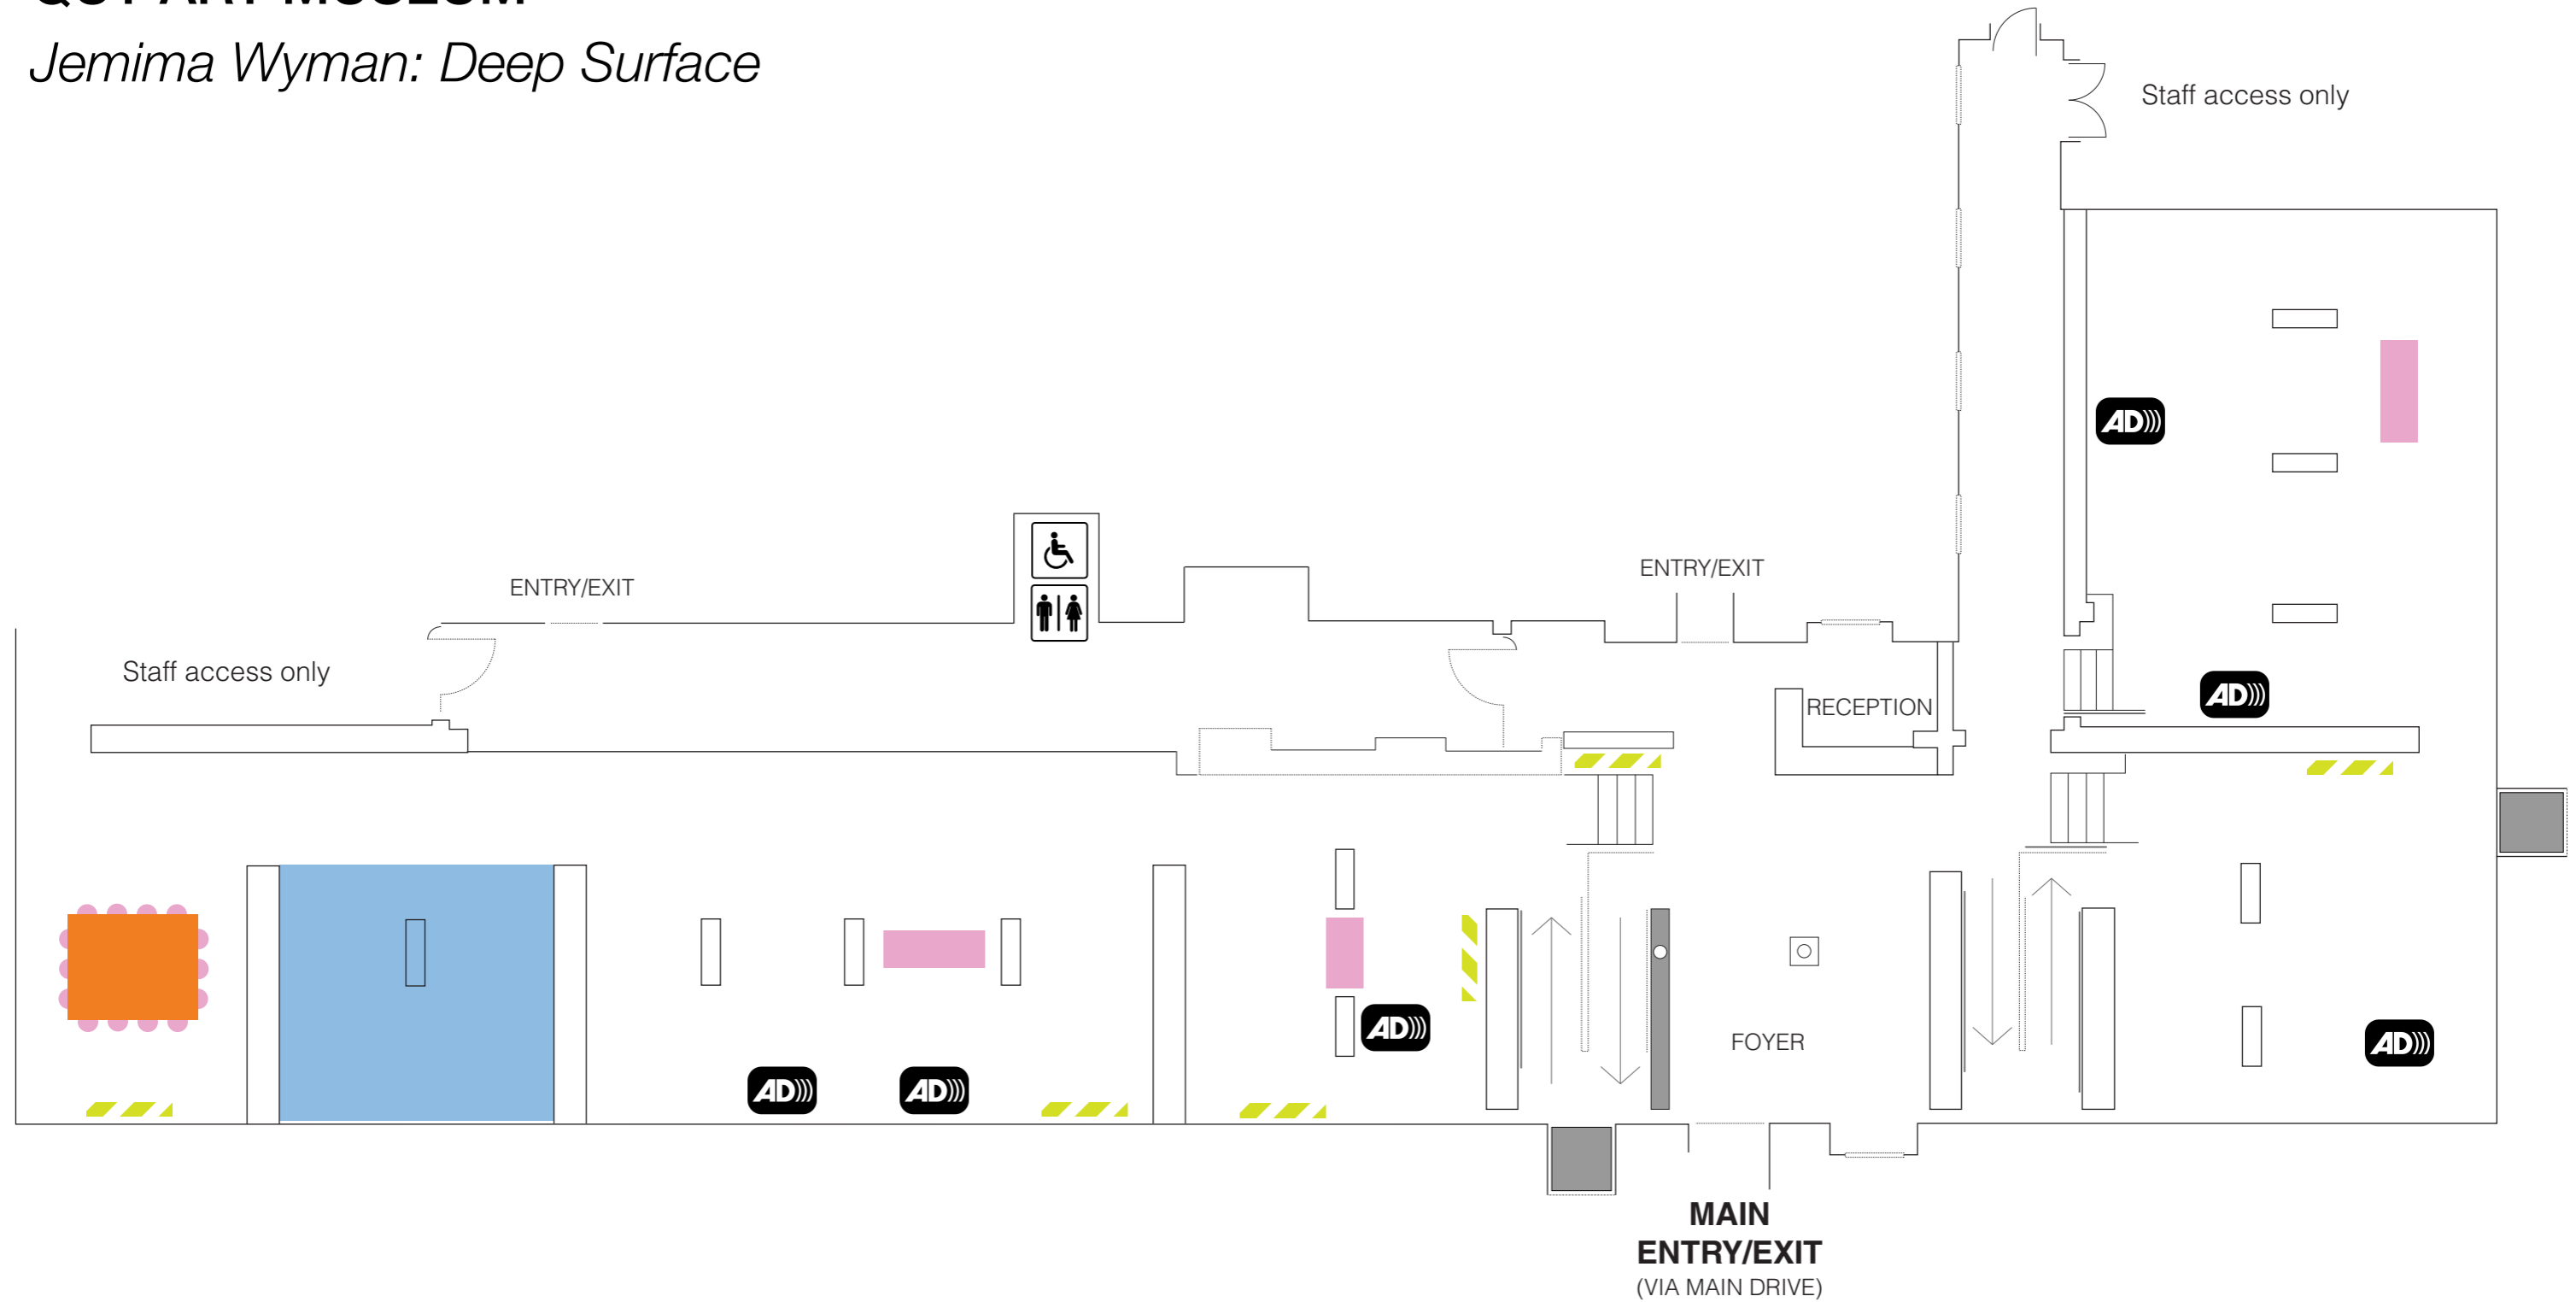

SENSORY MAP

QUT ART MUSEUM

Jemima Wyman: Deep Surface

SEATING

QUIETER SPACE

MOVING IMAGE, LIGHT AND/OR SOUND

INTERACTIVE SPACE

AUDIO DESCRIBED ARTWORK