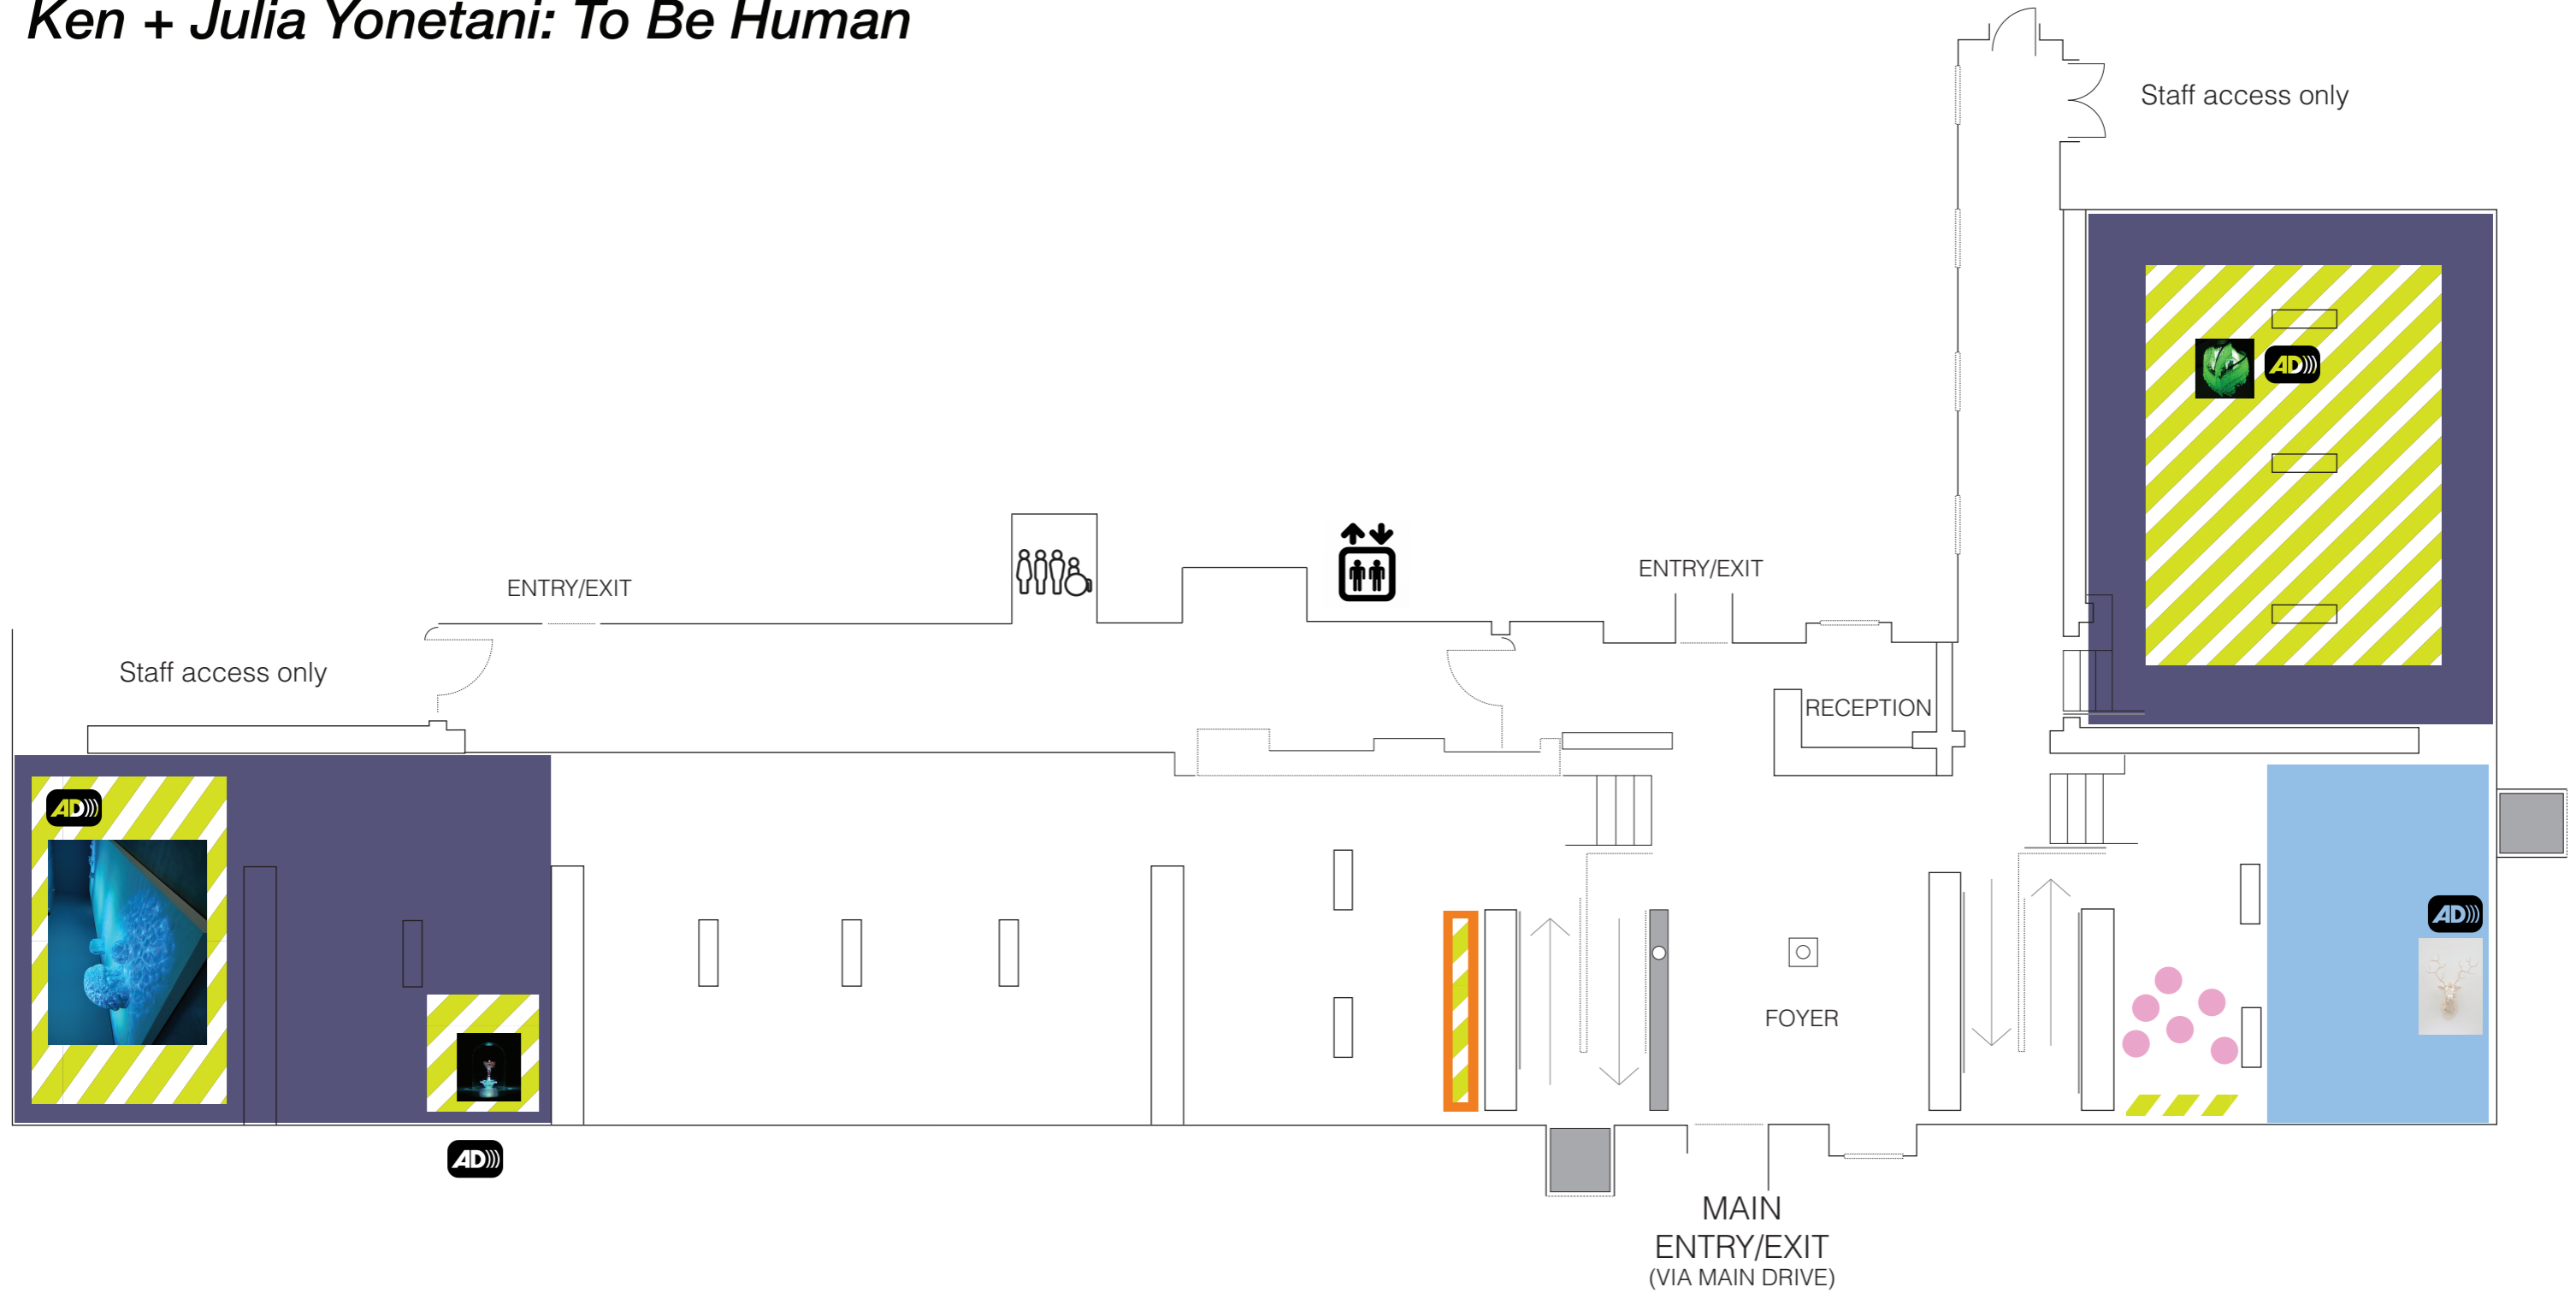

SENSORY MAP

QUT ART MUSEUM

Ken + Julia Yonetani: To Be Human

 MOVING IMAGE, LIGHT AND/OR SOUND

 SEATING

 INTERACTIVE DISPLAY

 DARKER SPACE

 QUIETER SPACE

 AUDIO DESCRIBED ARTWORK